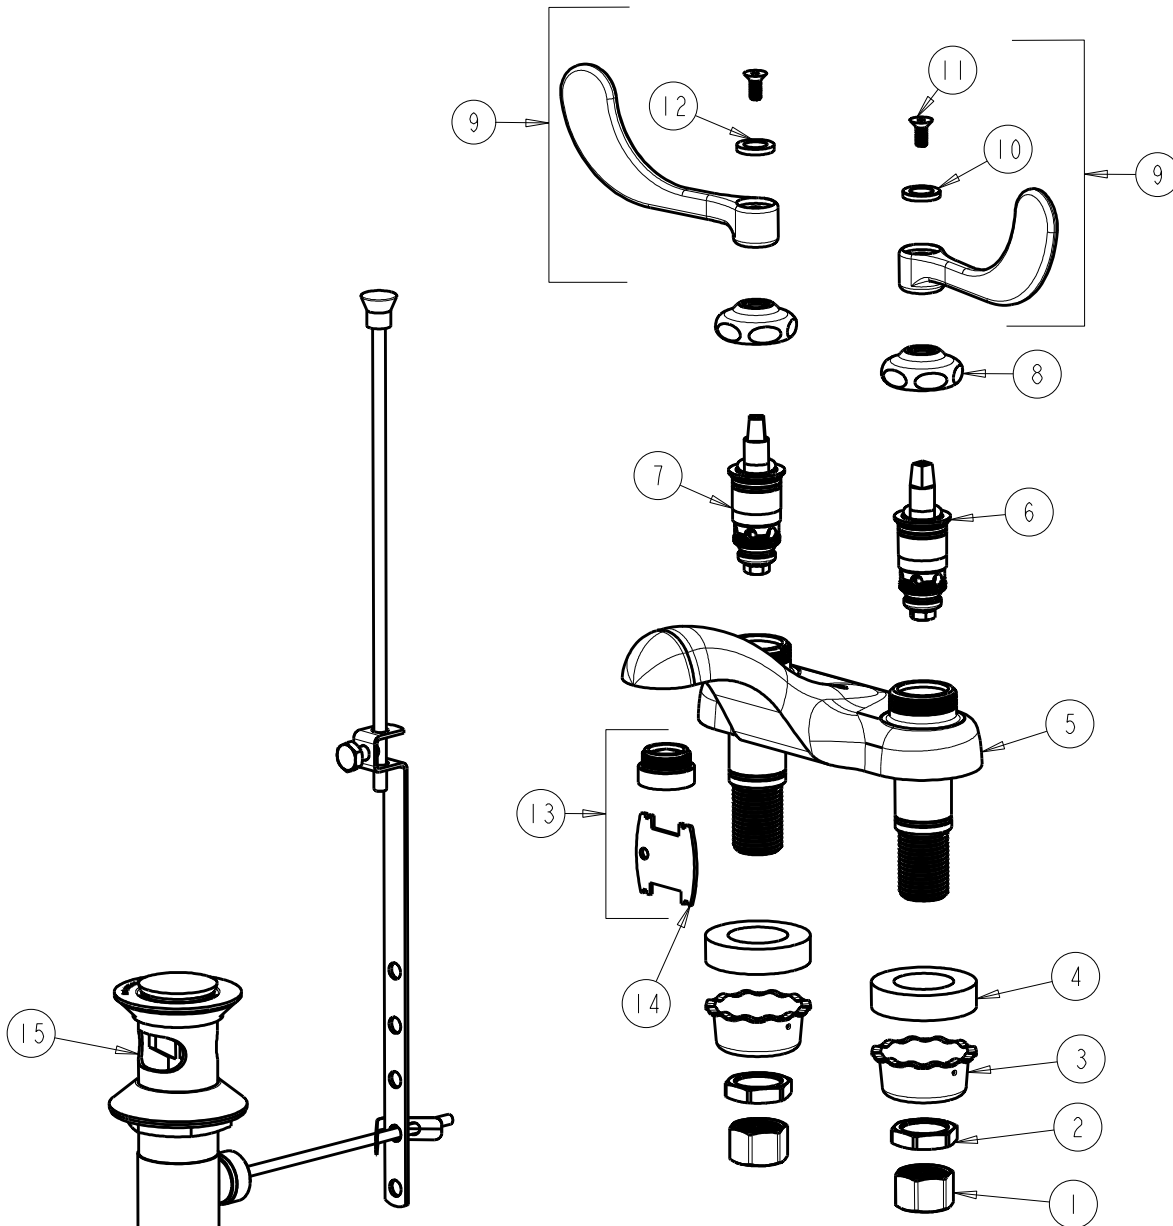

CHICAGO FAUCETS
a Geberit company

2100 South Clearwater Drive
Des Plaines, IL 60018
Phone: 847-803-5000
Fax: 847-803-5454
www.chicagofaucets.com

REPAIR PARTS

FITTING NO.

797-V317ABCP

SUBMITTED MODEL NO.

ITEM NO.

BY: JAR DATE: 10-28-11

CHK: *[Signature]* REV:

FOR TECHNICAL ASSISTANCE
1-800-TEC-TRUE (1-800-832-8783)

ITEM	PART NO.	DESCRIPTION
1	49-005JKRBF	COUPLING NUT
2	49-004JKRBF	LOCKNUT
3	1797-114JKNF	BASIN COCK WASHER
4	555-313JKNF	WASHER
5	---	VALVE BODY (NOT SOLD SEPARATELY)
6	1-099XTJKABNF	QUATURN UNIT (RH)
7	1-100XTJKABNF	QUATURN UNIT (LH)
8	1-214JKCP	CAP
9	317-PRJKCP	HANDLE, 4" WRISTBLADE (PAIR)
10	633-123JKNF	INDEX BUTTON (BLUE)
11	420-020JKNF	SCREW, 1/8 FLAT HEX HEAD X 1/2
12	633-023JKNF	INDEX BUTTON (RED)
13	E12VPJKCP	V.R. SOFTFLO AERATOR W/ KEY
14	3-024JKRCF	KEY, VP
15	1222-KJKCP	POP-UP WASTE